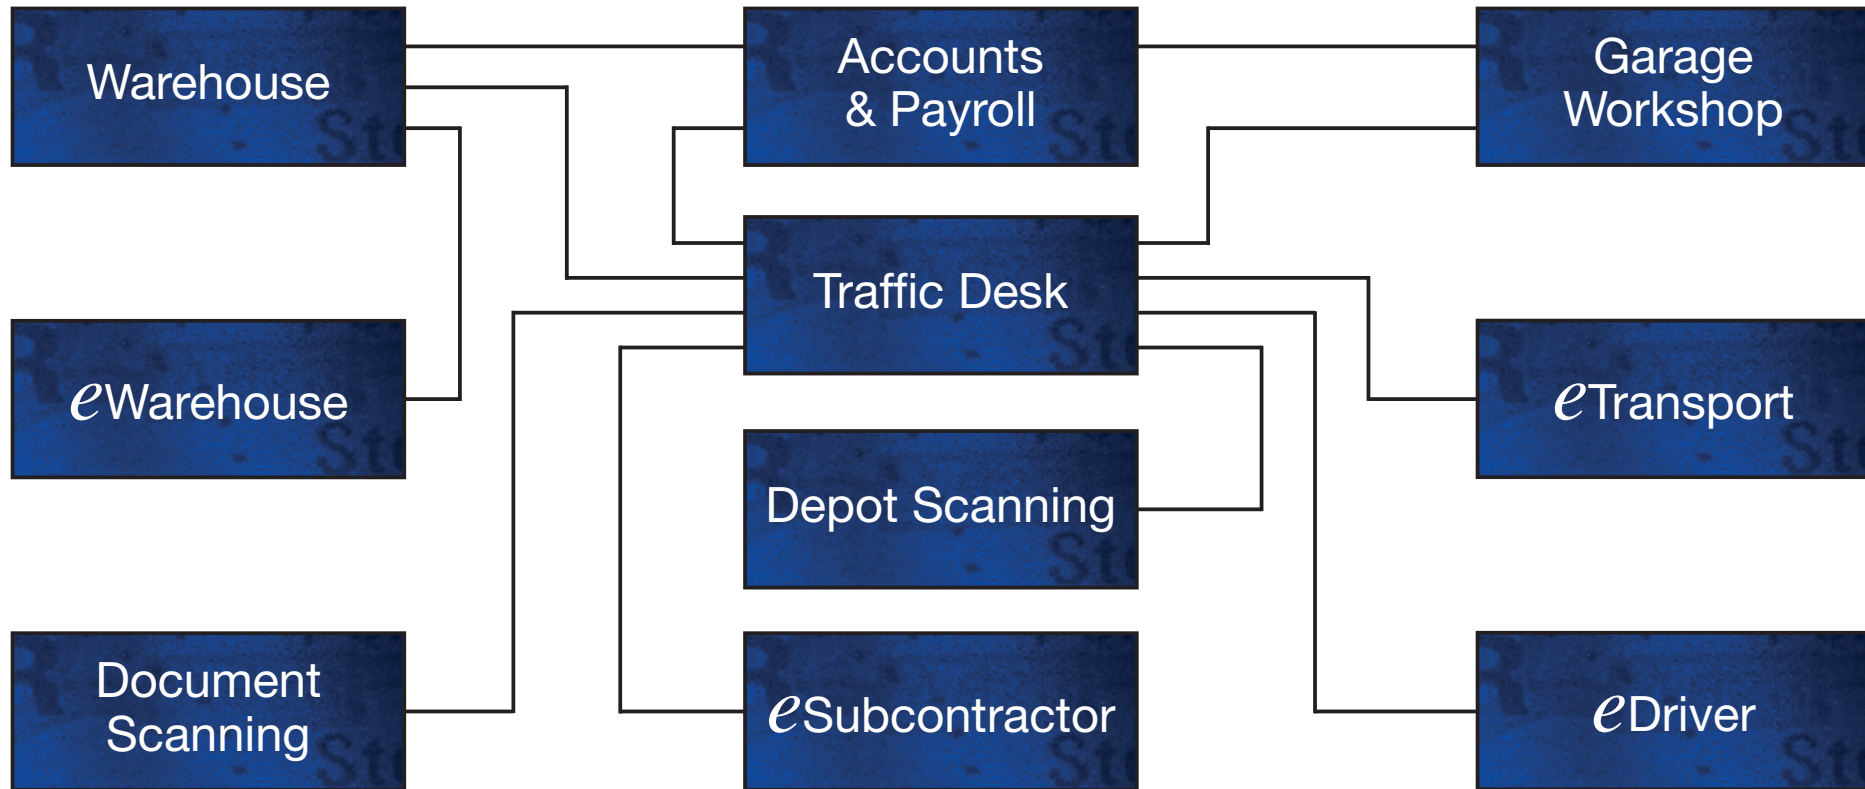

## Stirling Solutions Suite of Modular Software

Stirling Solutions have become a leading supplier specialising in software solutions for the road haulage industry with an enviable reputation for providing after sales support to its client base of over seven hundred customers. Maintenance and support on all hardware and software supplied has always been considered as the integral aspect of our business process. Stirling Solutions software is fully Windows based, networkable and constantly progressing to meet all our customers' requirements. We have developed a full suite of software solutions that are specifically constructed to cover both automated and manual transport hauliers. Our software is modular, flexible and can be implemented rapidly. We offer a variety of standalone modules which when integrated, form the basis of our comprehensive integrated transport solution, which can be installed in either single user, multi-user or networked formats with the facility to link remote sites.